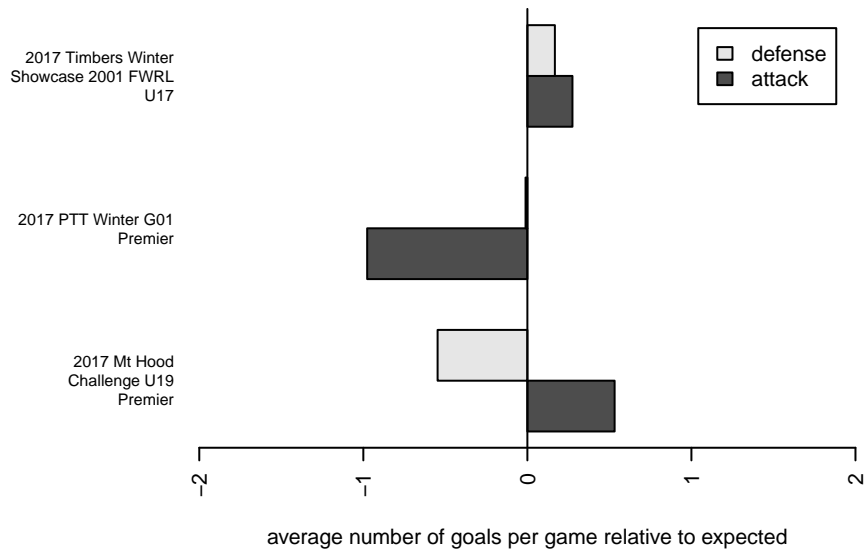

# Capital FC Timbers Red G01

Cascade Futbol Club/Capital FC  
 Salem, OR  
 G01 total strength=1882  
 attack=47.44 defense=38.08  
 spr league = PTT Win G01 Premier  
 notes= Anaya

alt names used:

Venues played:  
 2017 Mt Hood Challenge U19 Premier  
 2017 Timbers Winter Showcase 2001 FWRL U  
 2017 PacNW Winter Classic FWRL G01  
 2017 PTT Winter G01 Premier

**Capital FC Timbers Red G01**  
 Dots are actual minus expected GF (blue circles) and GA (red triangles).  
 Blue line is smoothed change in attack strength. Red is smoothed change in defense strength.

**attack and defense variance (black dot)  
relative to other teams  
and top 10 in region**

**attack and defense rating  
relative to others at age  
and all opponents in last 13 months**

**Performance relative to 13 month average**